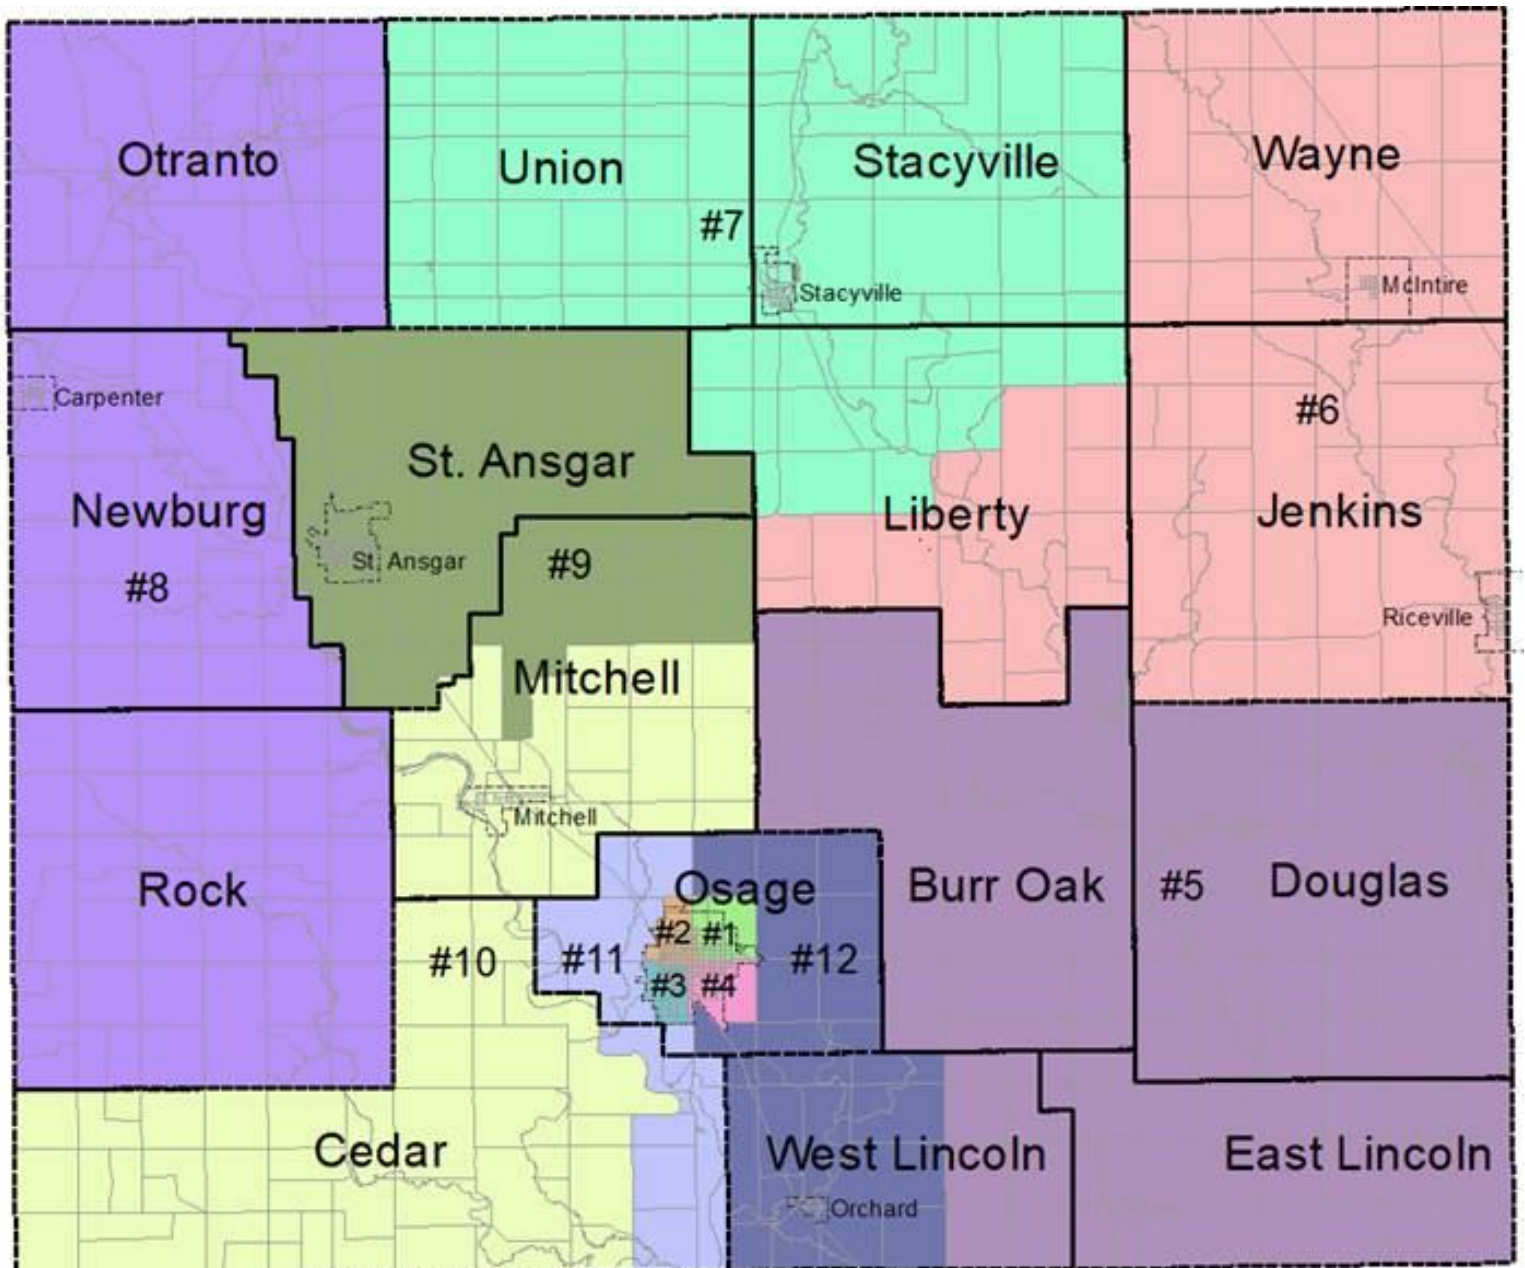

# MITCHELL COUNTY POLLING LOCATIONS

## Polling Locations:

Our Savior's Church: 1, 12	Osage Public Library: 2	Mitchell County Courthouse: 3, 10, 11	Osage City Hall: 4
Riceville City Hall: 5, 6	Stacyville Public Library: 7	South Square: 8, 9	